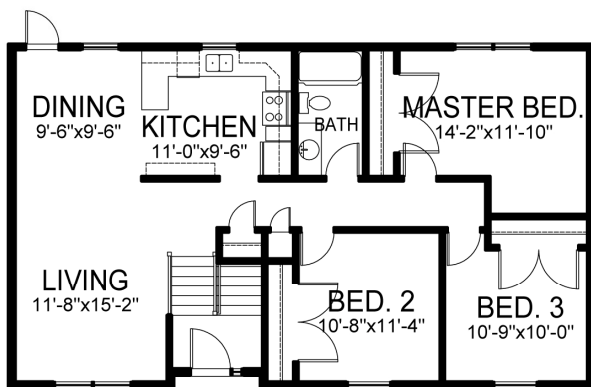

Your New Construction Specialists

FIRST FLOOR

"Edward"

BASEMENT FLOOR

UNIA ESTATES

- Width - 44'-0"
- Depth - 26'-0"
- First Floor - 1138 square feet
- Second Floor N/A
- Bonus - N/A
- Basement - 1100 square feet
- Garage - N/A
- Total Living- 2238 square feet