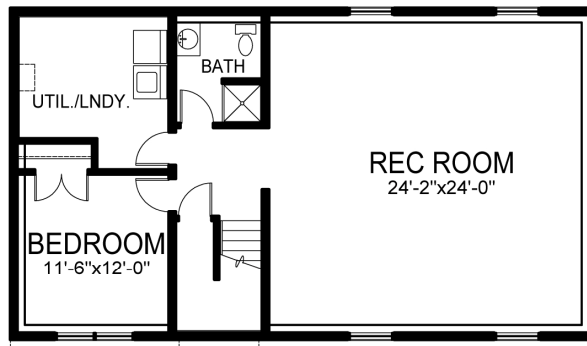

Your New Construction Specialists

FIRST FLOOR

"Edward"

BASEMENT FLOOR

UNIA ESTATES

- Width - 44'-0"
- Depth - 26'-0"
- First Floor - 1138 square feet
- Second Floor N/A
- Bonus - N/A
- Basement - 1100 square feet
- Garage - N/A
- Total Living- 2238 square feet